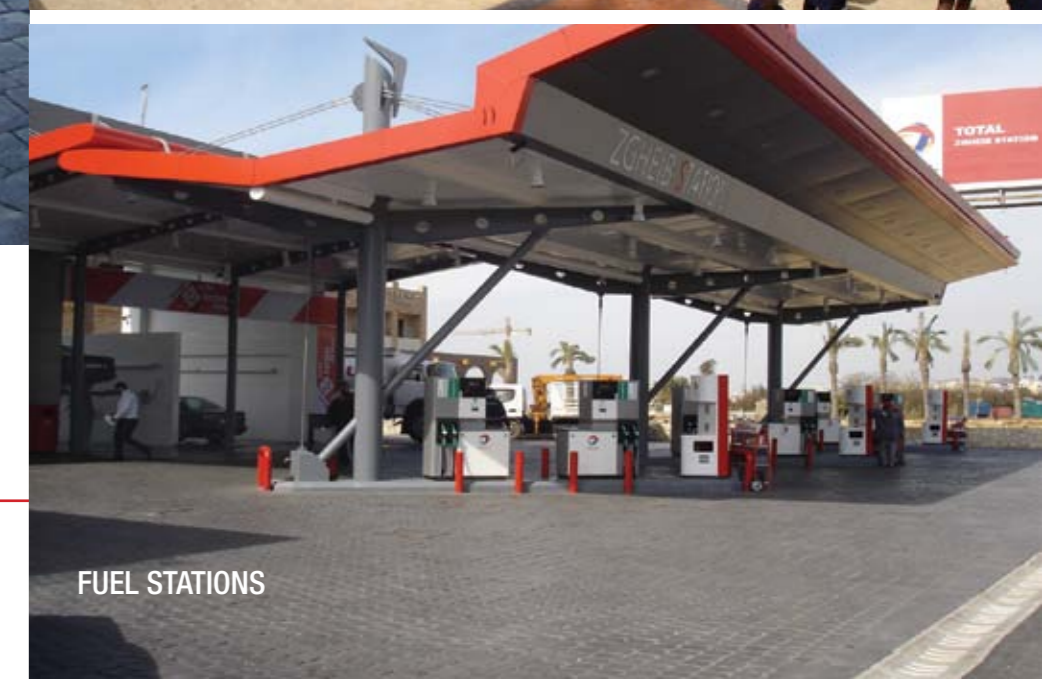

MICROCEMENT SMOOTH CONCRETE

SHOWROOMS
| Microcement

RESIDENCES
| Smooth Concrete

GALLERIES
| Microcement

MICROCEMENT
M-Film is a high performance concrete, self-priming, Cementitious coating, made especially for use over existing, unsealed, interior or exterior concrete surfaces. It can be used to paint a solid color or antique a textured surface, and is available in custom colors, as well as all 24 standard DE-CONCRETE colors. M-Film is also well suited to vertical applications such as brick, masonry and stucco.

WEAR SHOPS
| Smooth Concrete

SMOOTH CONCRETE
Is a high standard concrete finish system, reflecting a hard nice smooth cloudy colored surface that is usually used for indoor projects.

Hazmieh, Damascus Highway, Gardenia Center,
Block A, Ground Floor
Tel/fax: 00961 5 951 784
GSM: 00961 3 798881
E-mail: info@de-concrete.com
Website: www.de-concrete.com

PLAYGROUNDS
| Border tiles

FUEL STATIONS

Imagine a paving system that gives you all the beauty of natural stone, Slate or Brick, that uses a specially prepared ready-mix concrete material that is delivered to your site, and then installed by experts. This highly innovative system is suitable for driveways, walkways, paths & patios and provides a strong durable surface that is virtually maintenance free and will last for years to come.